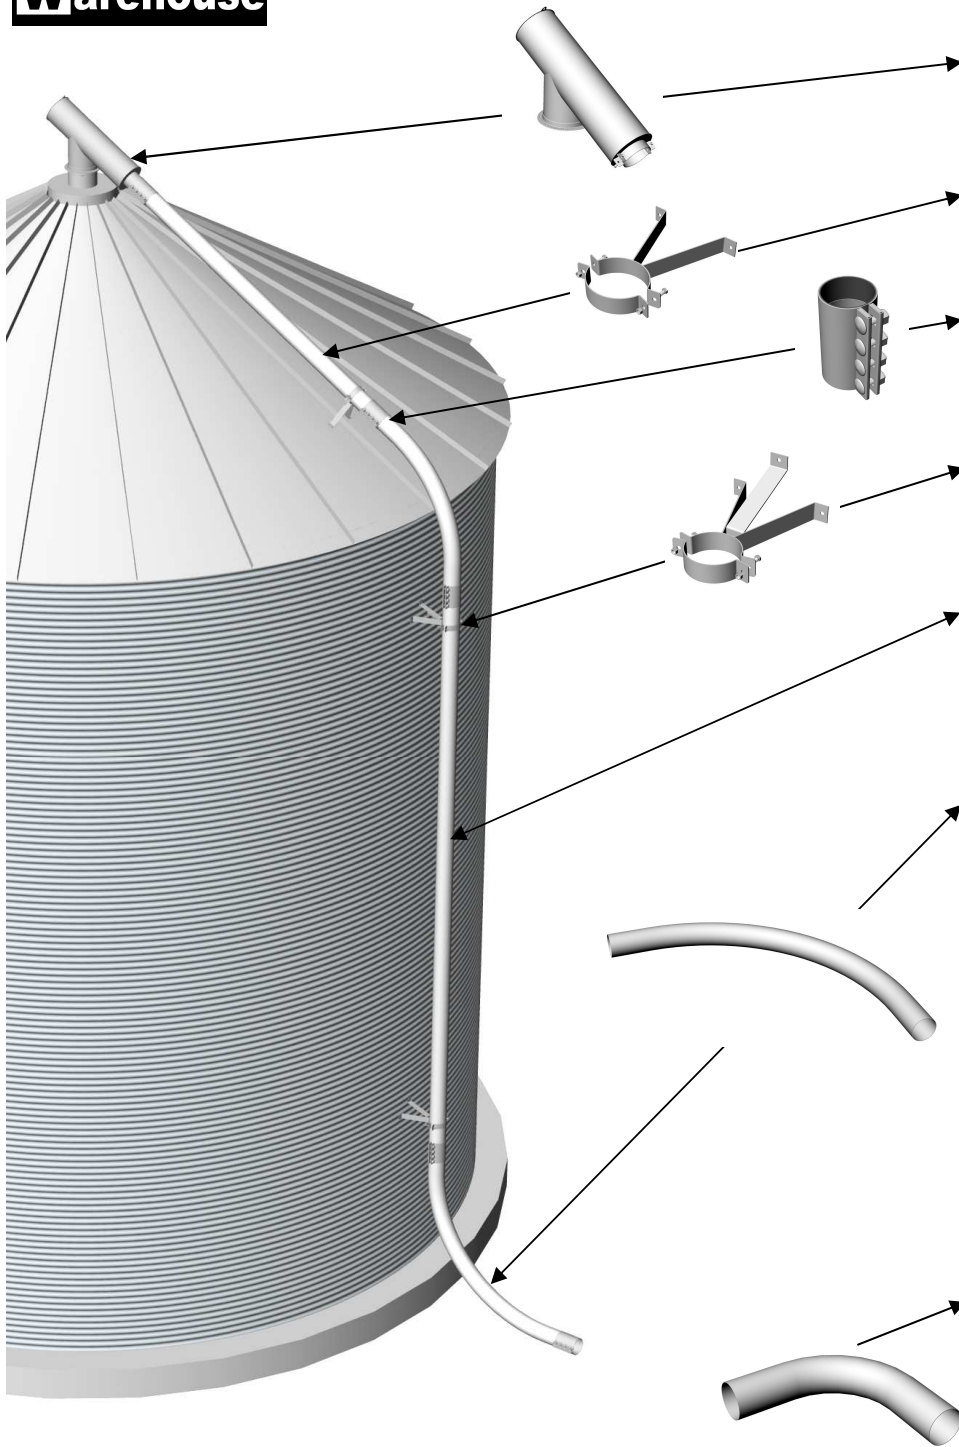

GRAIN-VAC SYSTEM COMPONENTS

ITEM AND DESCRIPTION	ITEM ID
GRAIN-VAC DEADHEAD GALVANIZED AVAILABLE FOR 4", 5" AND 6" GRAINVAC SYSTEMS	4" DEADHEAD MP66265 5" DEADHEAD MP66266 6" DEADHEAD MP66267
TUBE SUPPORTS 10" OFFSET ZINC PLATED INCLUDES CLAMPING BOLTS MOUNTING BOLTS NOT INCLUDED	4" TUBE SUPPORT RS829 5" TUBE SUPPORT RS830 6" TUBE SUPPORT RS831
COMPRESSION COUPLERS GALVANIZED COUPLER RUBBER LINER STAINLESS STEEL SLEEVE	4" COMP. COUPLER 4 BOLT RS870 5" COMP. COUPLER 4 BOLT RS871 6" COMP. COUPLER 4 BOLT RS872 6" COMP. COUPLER 5 BOLT RS872-5
"TRIPOD" TUBE SUPPORTS 10" WALL OFFSET - ZINC PLATED (USED ON WALLS) INCLUDES CLAMPING BOLTS MOUNTING BOLTS NOT INCLUDED	4" TRIPOD TUBE SUPPORT RS832 5" TRIPOD TUBE SUPPORT RS834 6" TRIPOD TUBE SUPPORT RS835
GRAIN-VAC SPOUT TUBE 14GA GALVANIZED TUBE STOCK LENGTHS OF 20FT AND 40FT	4" SPOUT TUBE RT4075-G 5" SPOUT TUBE RT5075-G 6" SPOUT TUBE RT6075-G
GRAIN-VAC TUBE ELBOWS 11GA GALVANIZED TUBE 48" CENTER-LINE RADIUS AVAILABLE IN 30, 60, AND 90 DEGREE ELBOWS	4" 30 DEGREE RS856 4" 60 DEGREE RS861 4" 90 DEGREE RS851 5" 30 DEGREE RS862 6" 30 DEGREE RS854 5" 60 DEGREE RS852 6" 60 DEGREE RS853 5" 90 DEGREE RS855 6" 90 DEGREE RS860
GRAIN-VAC AIR-ONLY TUBE ELBOWS	4" 90 DEG 16GA GALV. 6" CENTER-LINE R. RS842 5" 90 DEG 14GA GALV. 7.5" CENTER-LINE R. RS843 6" 90 DEG 14GA GALV 9" CENTER-LINE R. RS846