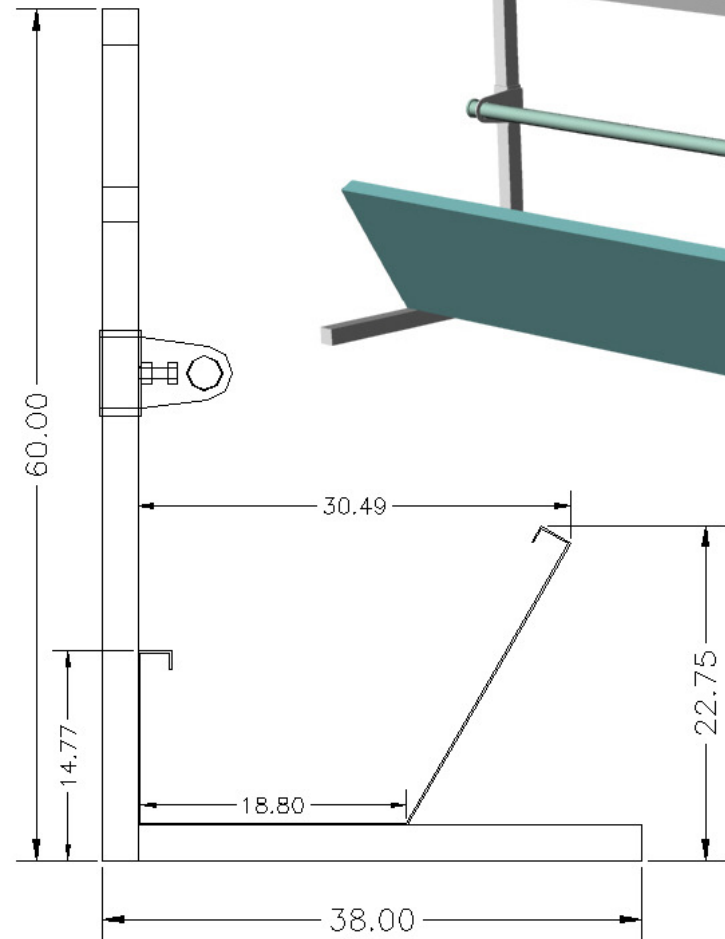

FENCELINE CALFBUNK

LENGTH: 20FT

WEIGHT: 1070 LBS.

CUSTOM LENGTHS AVAILABLE