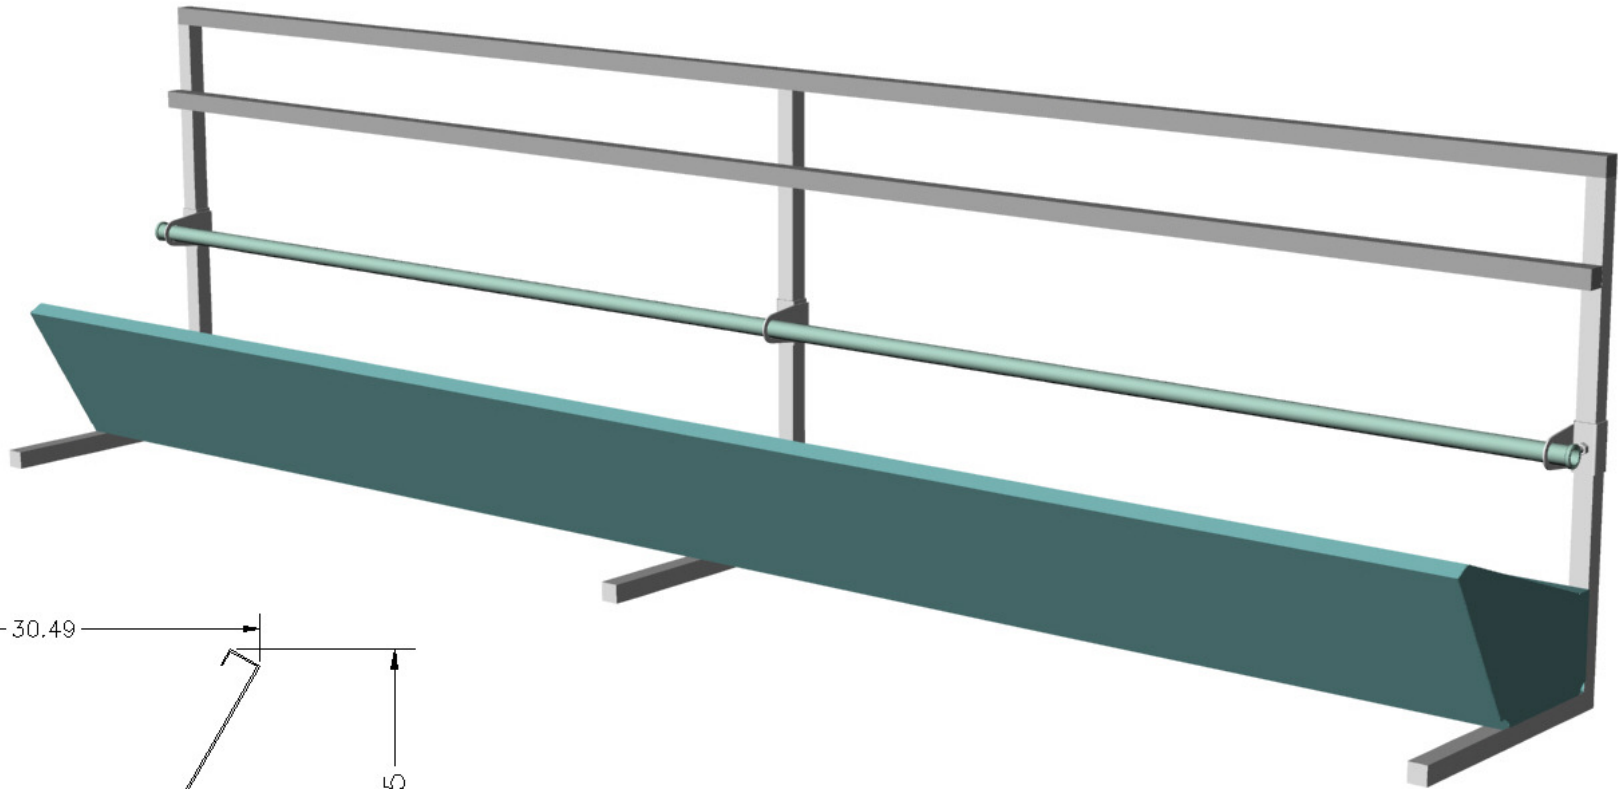

FENCELINE CALFBUNK

LENGTH: 20FT

WEIGHT: 1070 LBS.

CUSTOM LENGTHS AVAILABLE