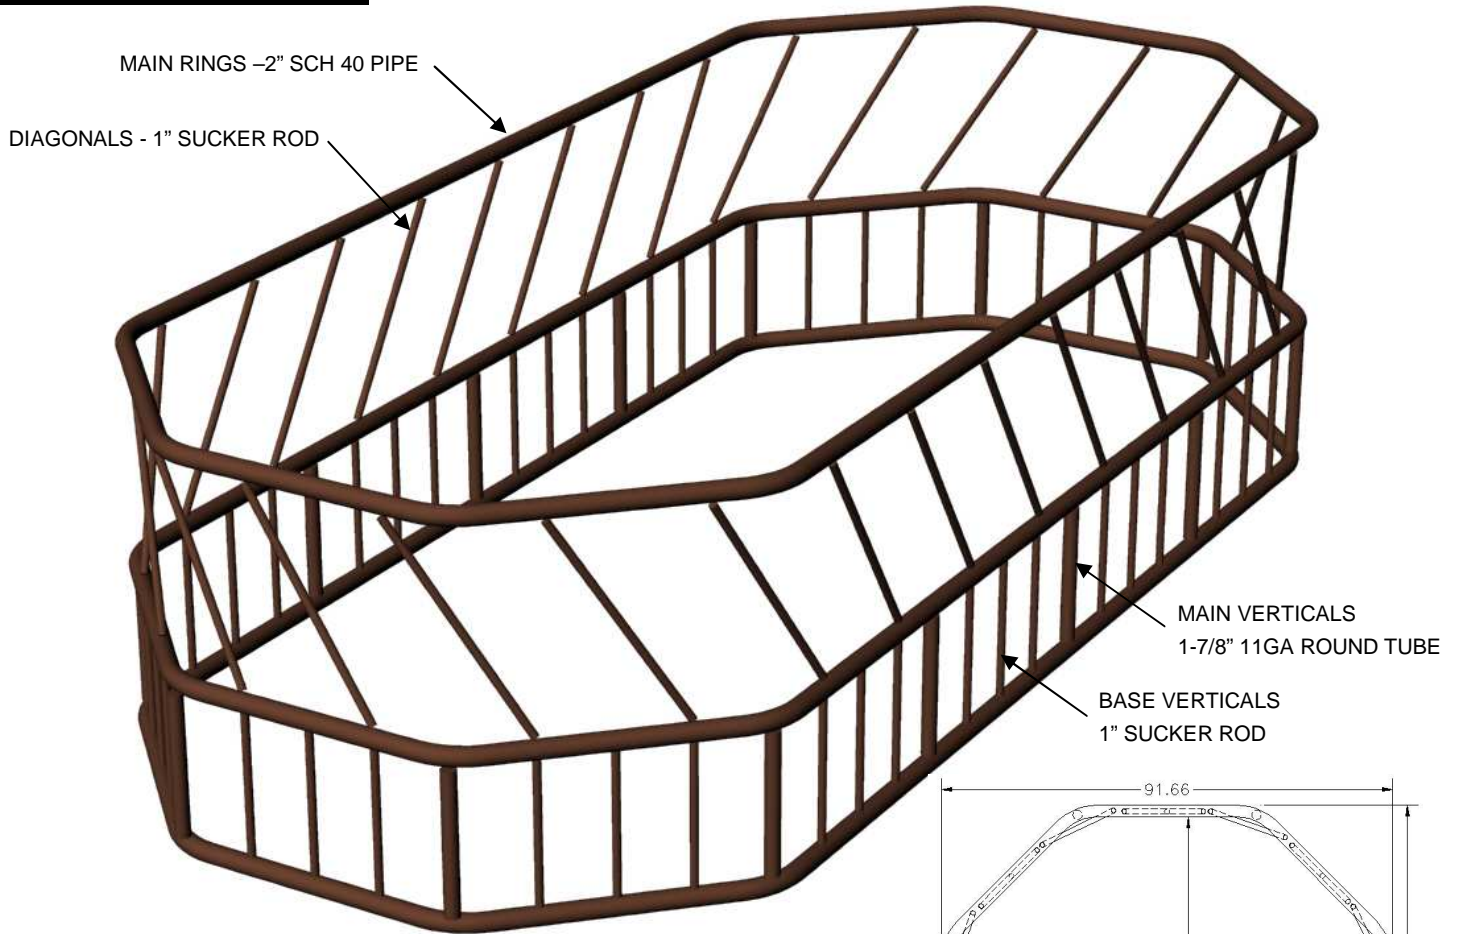

BALE FEEDER - DOUBLE 1PC ON GROUND UNPAINTED

BALE FEEDER DOUBLE 1PC ON-GROUND SPECIFICATIONS

MATERIALS

- MAIN RINGS: 2" SCH 40 PIPE
- DIAGONALS: 1" SUCKER ROD
- MAIN VERTICALS: 1-7/8" 11GA ROUND TUBE
- BASE VERTICALS: 1" SUCKER ROD

DIMENSIONS

- HEIGHT: 51"
- INSIDE DIAMETER: 195" X 87" (APPROX)
- OUTSIDE DIMENSION: 92" X 200" (APPROX)